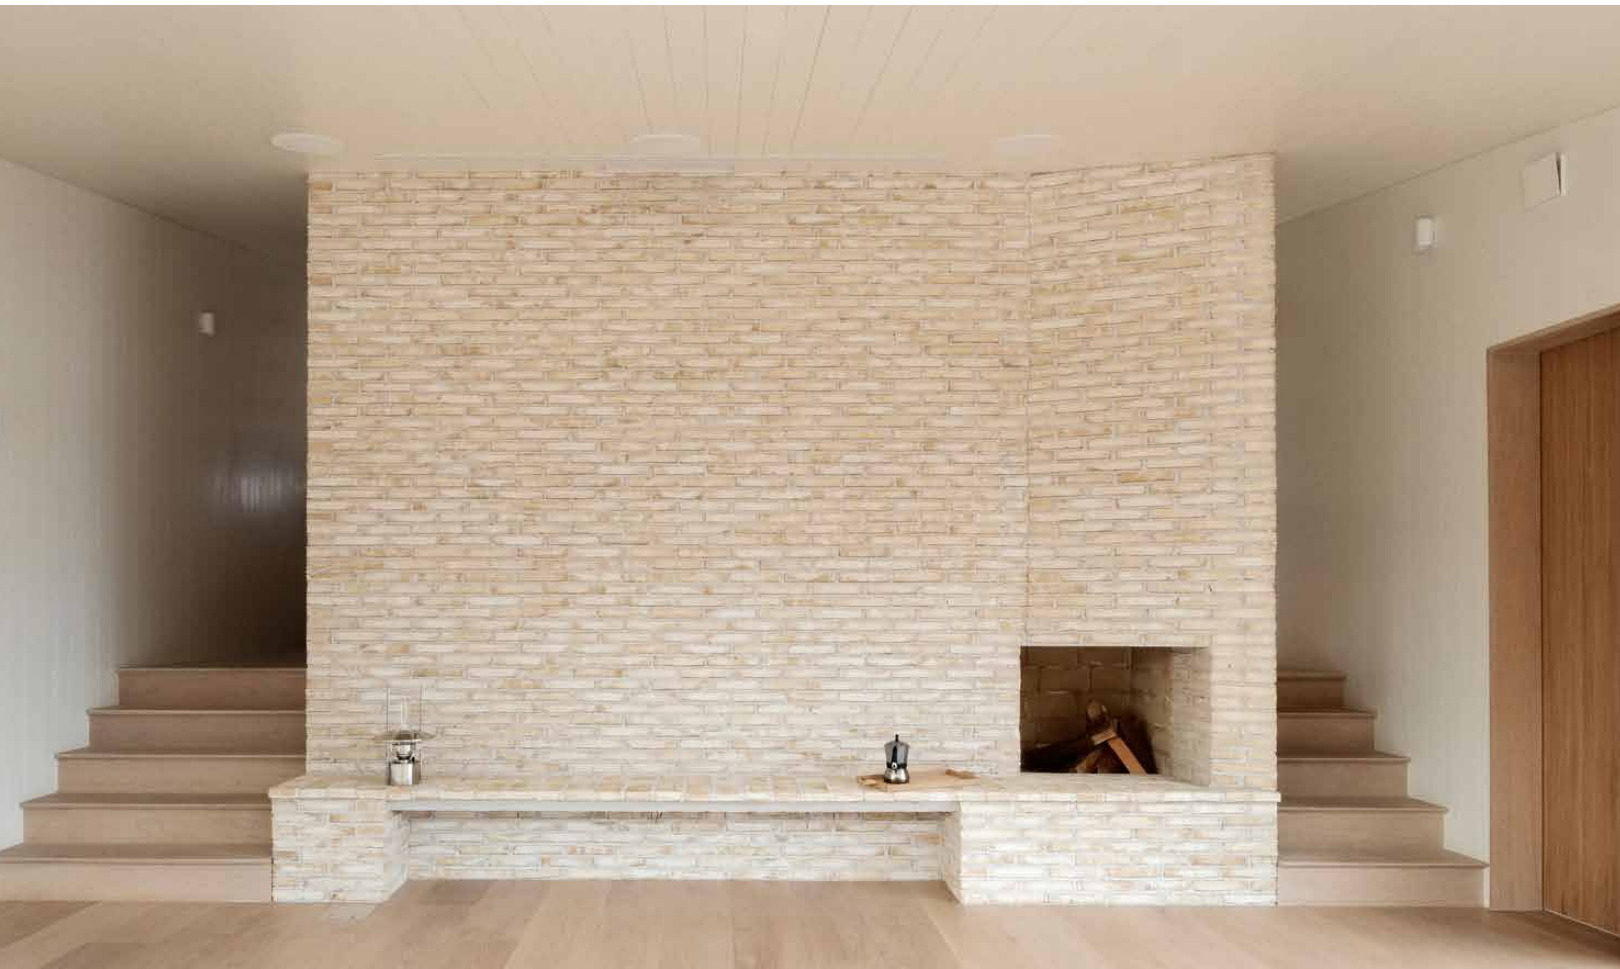

HOLIDAY HOME, NORRA FURUHOLMEN, FIN
CLIENT: PRIVATE
ARCHITECT: STRÅ ARKITEKTER
COMPLETED: 2020
BRICK: D71 FF
PHOTOS: THURSTON EMPSON