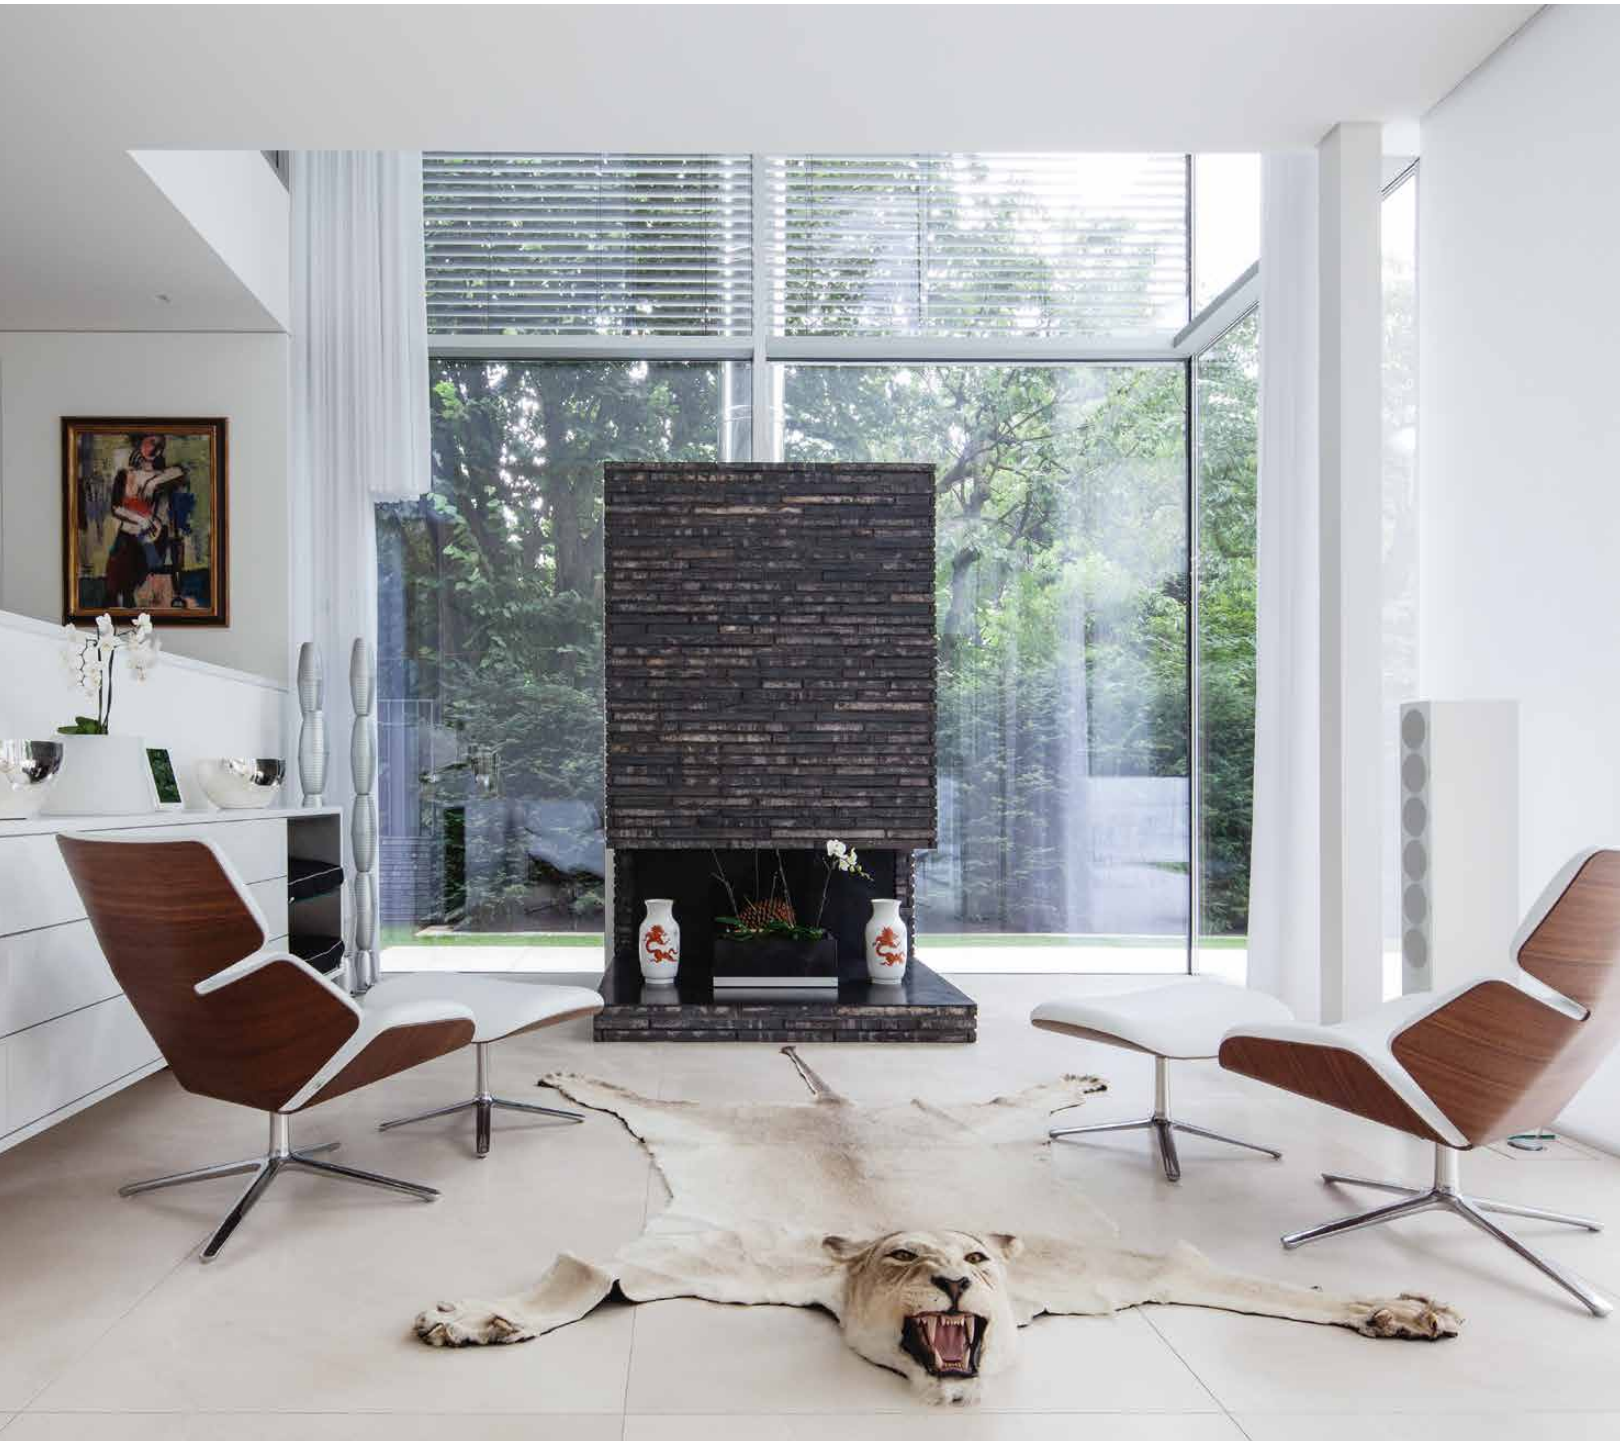

Private home, Hamburg Germany