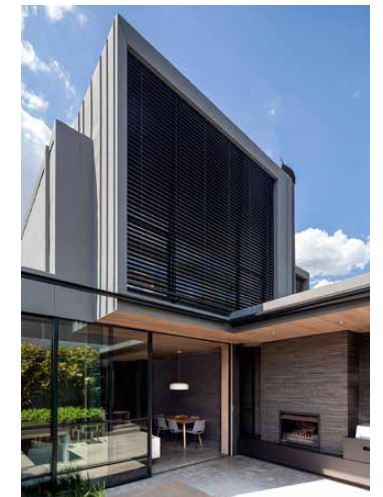

PRIVATE HOME, HAWTHORN, AUS
CLIENT: PRIVATE
ARCHITECT: NEIL ARCHITECTURE
COMPLETED: 2017
BRICK: K55
PHOTOS: HILARY BRADFORD