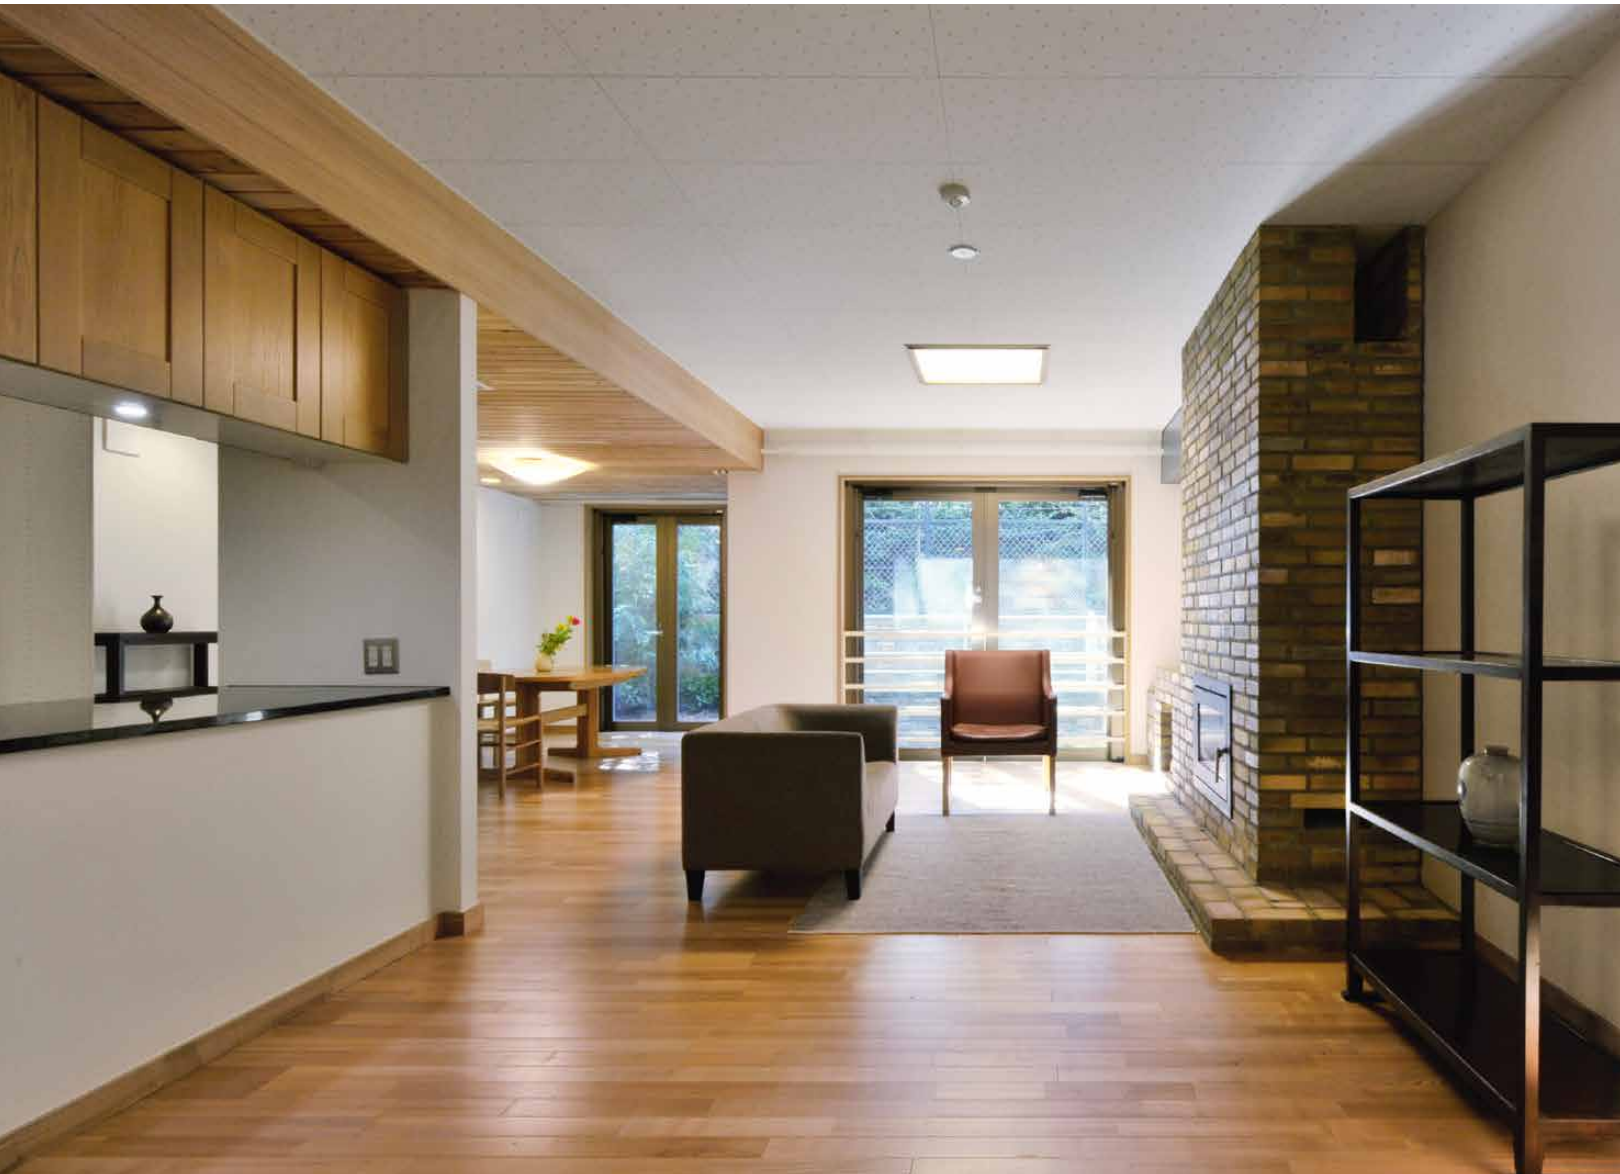

Apartment building, Tokyo Japan