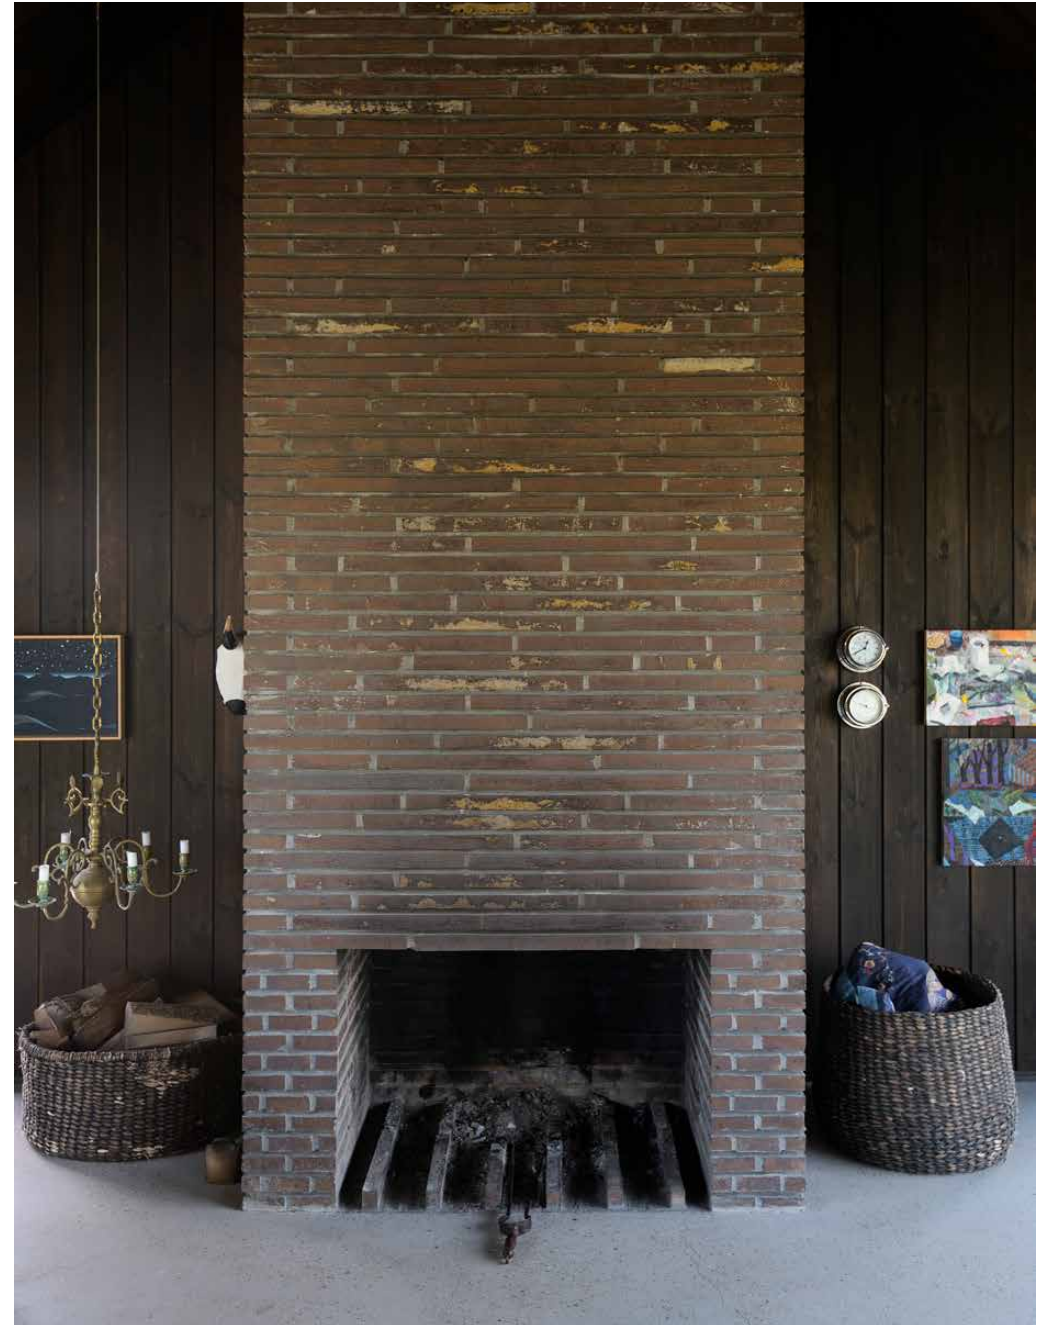

Holiday home, Vejby Denmark

HOLIDAY HOME, VEJBY, DK
CLIENT: PRIVATE
ARCHITECT: POUL SCHÜLEIN
COMPLETED: 2022
BRICK: K91
PHOTOS: ANDERS SUNE BERG

Holiday home, Søndervig Denmark

HOLIDAY HOME, SØNDERVIG, DK
CLIENT: PRIVATE
ARCHITECT: POUL SCHÜLEIN
COMPLETED: 2015
BRICK: K57
PHOTOS: MARTIN SCHUBERT