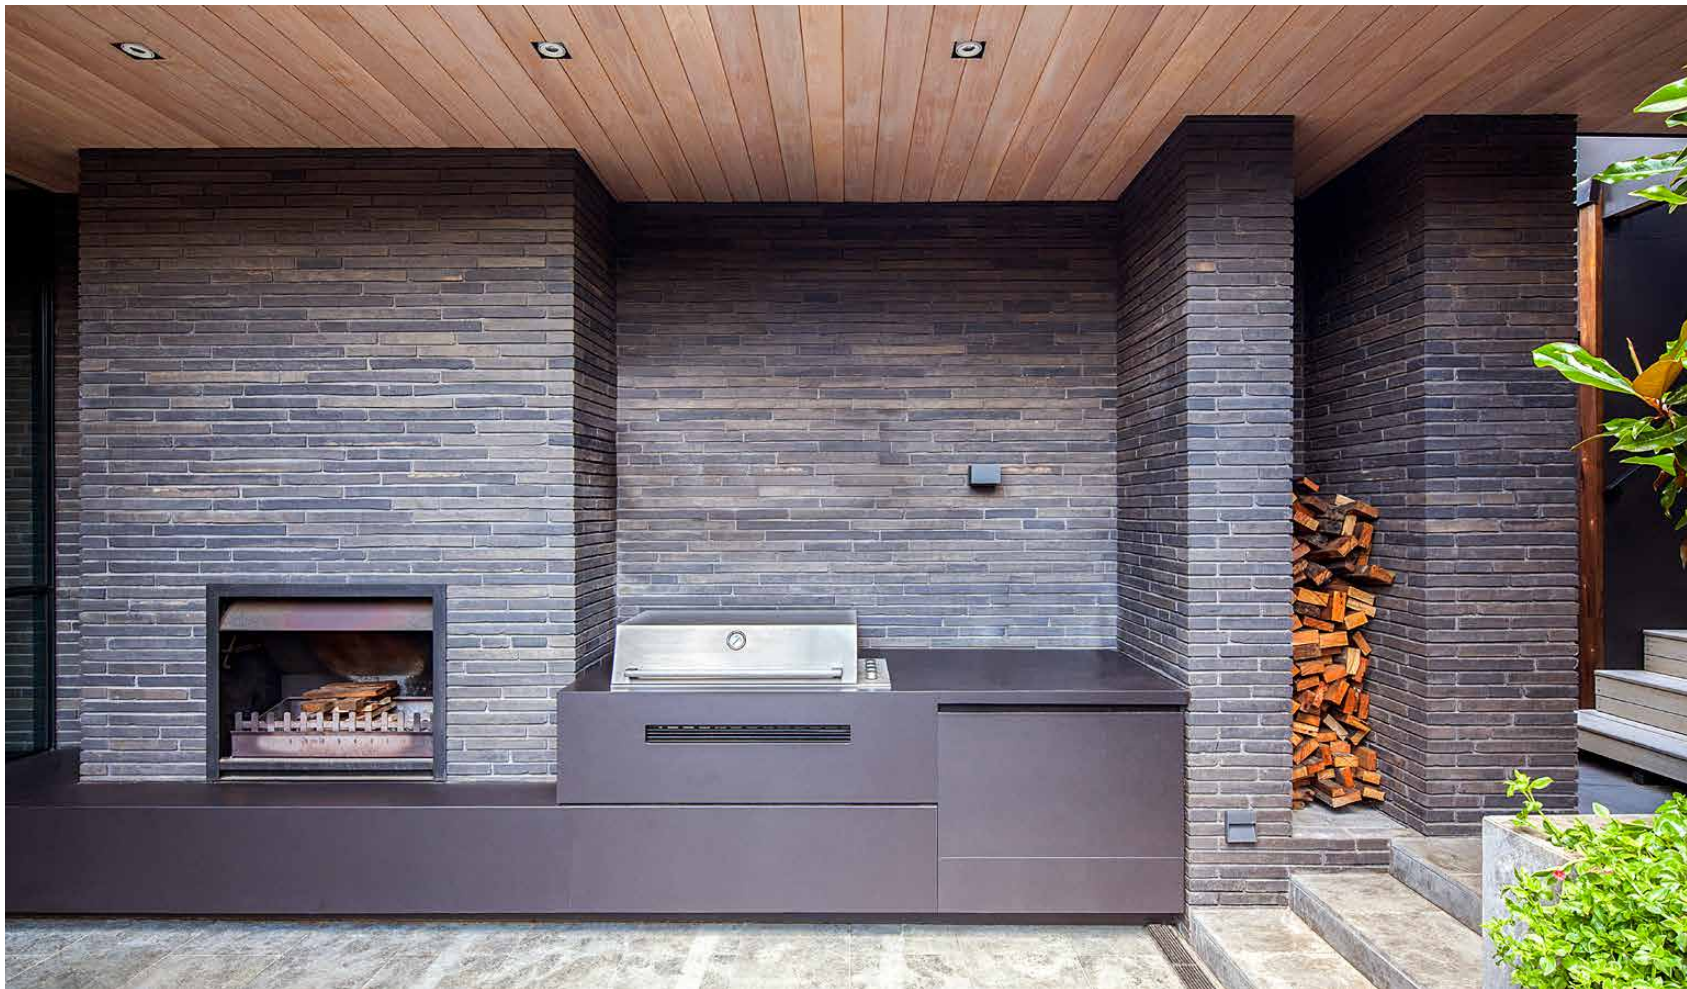

CLIENT: PRIVATE

ARCHITECT: LEINERT LORENZ ARCHITEKTEN

COMPLETED: 2023

BRICK: K91, K92 IN A 50/50 MIX

PHOTOS: TILL SCHUSTER ARCHITEKTURFOTOGRAFIE

Private home, Hawthorn Australia

PRIVATE HOME, HAWTHORN, AUS
CLIENT: PRIVATE
ARCHITECT: NEIL ARCHITECTURE
COMPLETED: 2017
BRICK: K55
PHOTOS: HILARY BRADFORD