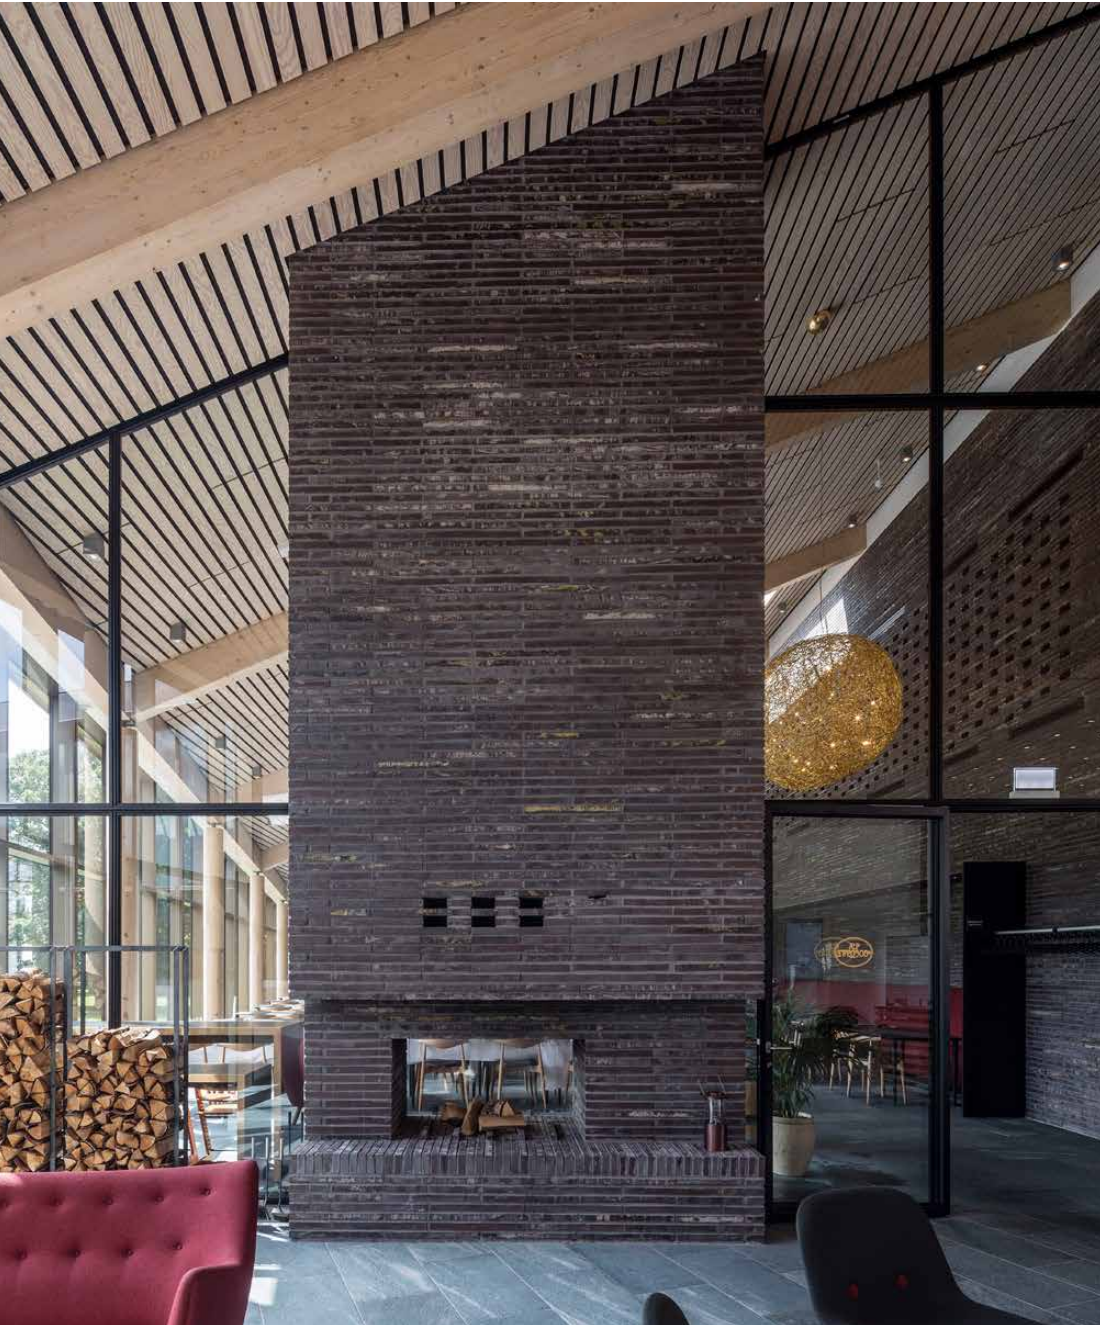

Holiday home, Sirdalen Norway

HOLIDAY HOME, SIRDALEN, NO
CLIENT: DAG EGIL SVELA
ARCHITECT: LINK ARKITEKTUR
COMPLETED: 2017
BRICK, FIREPLACE: K43,
BRICK, FAÇADES: C48
PHOTOS: SINDRE ELLINGSEN

Glostrup Park Hotel, Denmark